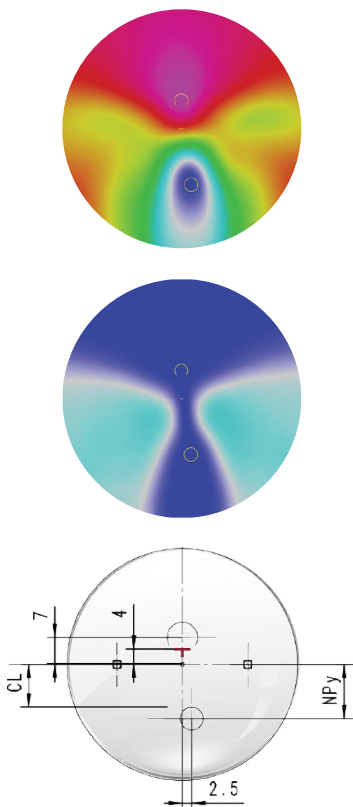

Solidar **ELITE 4K**

Superior Clarity, Smoothest Transitions!

The Elite 4K is our premier lens. It has improved transitions between all visual zones, and patented point-file software to ensure the refraction on the inside of the lens is calculated to match the prescription perfectly.

The Elite 4K has achieved the remarkable goal of neutralizing, to the greatest extent possible, the 5 principal errors inherent in off-axis vision: spherical aberration, oblique astigmatism, distortion, coma, and curvature of field. The correction of these optical errors appears as complex surface topography that provides exceptional vision, making the Elite 4K as close to wearing a single vision lens as possible. It's everything your patients want in a progressive lens!

Design Characteristics

Corridor Length (CL)	7 / 9 / 11 mm and Variable
Near Reference Point (NP _y)	10 / 12 / 14 mm and Variable
Fitting Height	15 / 17 / 19 mm and Variable
Inset	0 - 4 mm
Decentration	up to 10 mm at max. dia. 80 mm
Default Wrap	5°
Default Tilt	7°
Back Vertex	13 mm
Customize	Yes
Wrap Support	Yes
Atorical Optimization	Yes
Frame Selection	Yes
Max. Diameter	80 mm
Addition	0.50 - 5.00 dpt.
Application	Universal